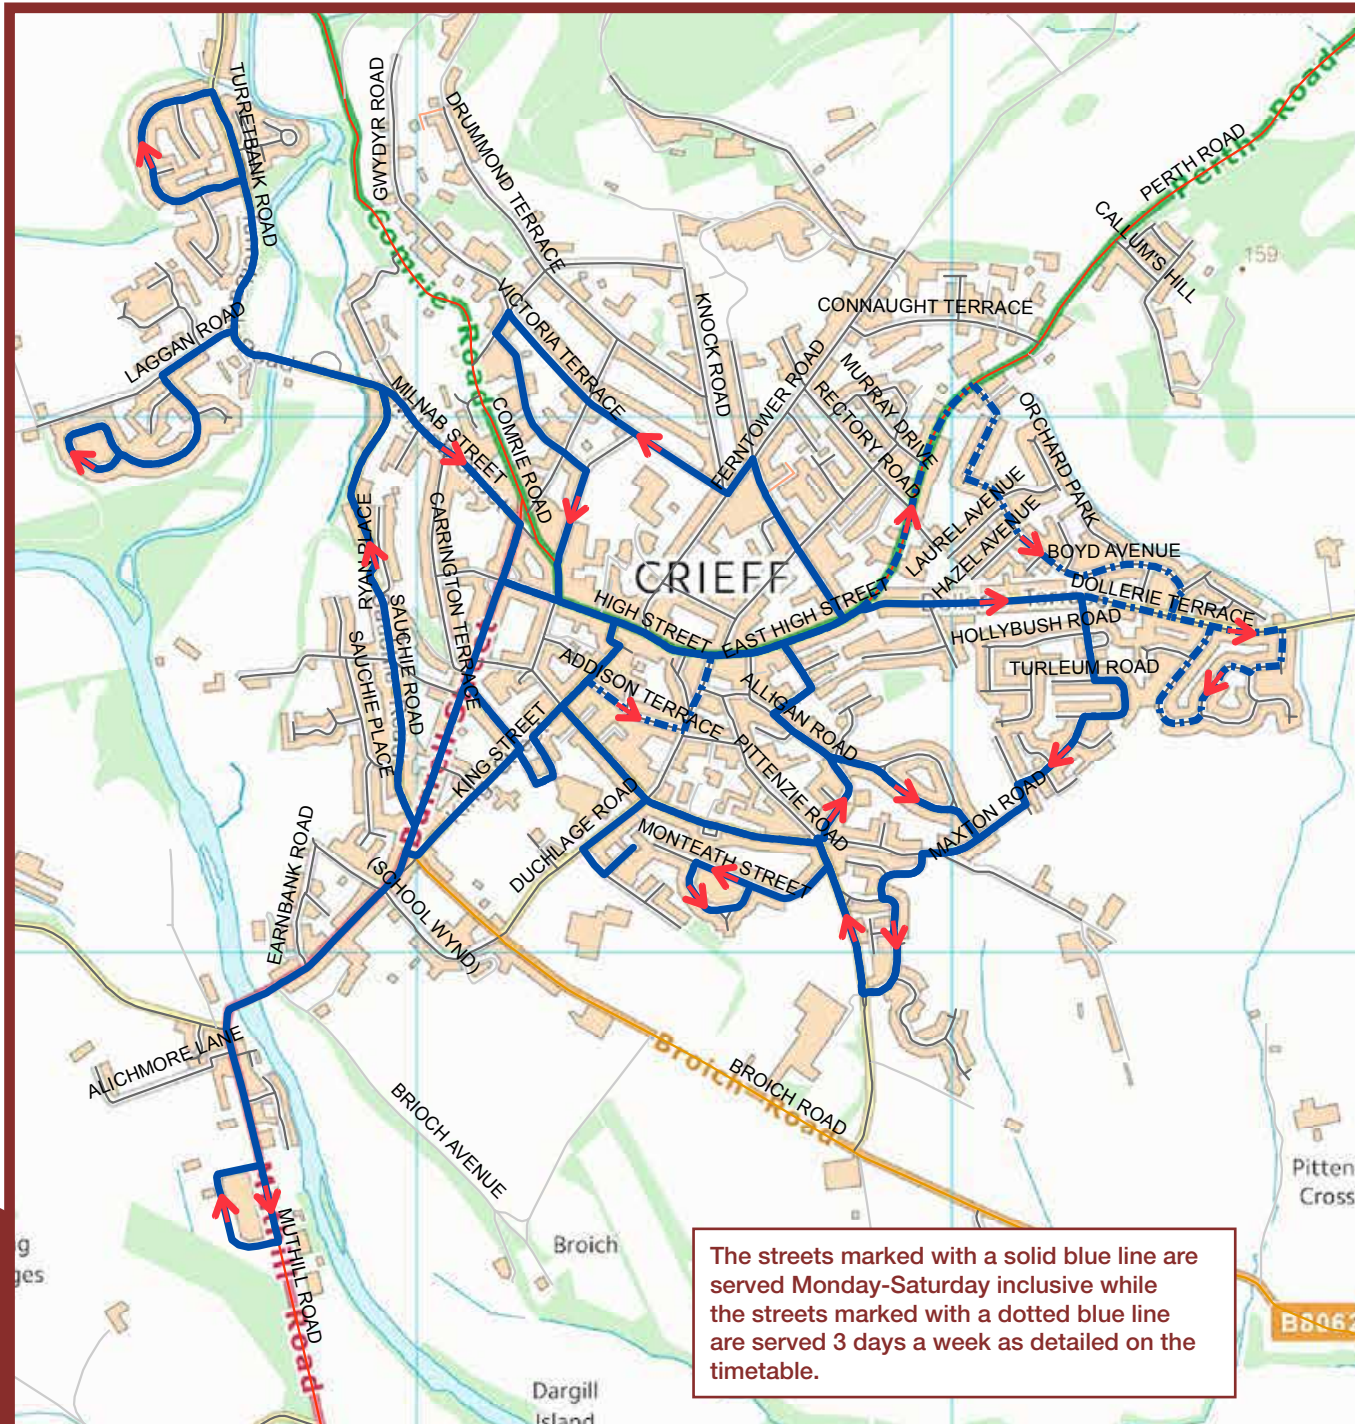

Contact Information:

Sweeney's Garage
01764 681231

Docherty's Midland Coaches
01764 662218

Burnbrae Garage
01764 683241

Public Transport Unit
0845 30 111 30

traveline
public transport info
0871 200 22 33
calls from landlines cost 10p per minute
www.travelinescotland.com

If you or someone you know would like a copy of this document in another language or format, (on occasion, only a summary of the document will be provided in translation), this can be arranged by contacting the Customer Service Centre on 01738 475000.

You can also send us a text message on 07824 498145.

All Council Services can offer a telephone translation facility.

www.pkc.gov.uk

(PKC Design Team - 2014869)